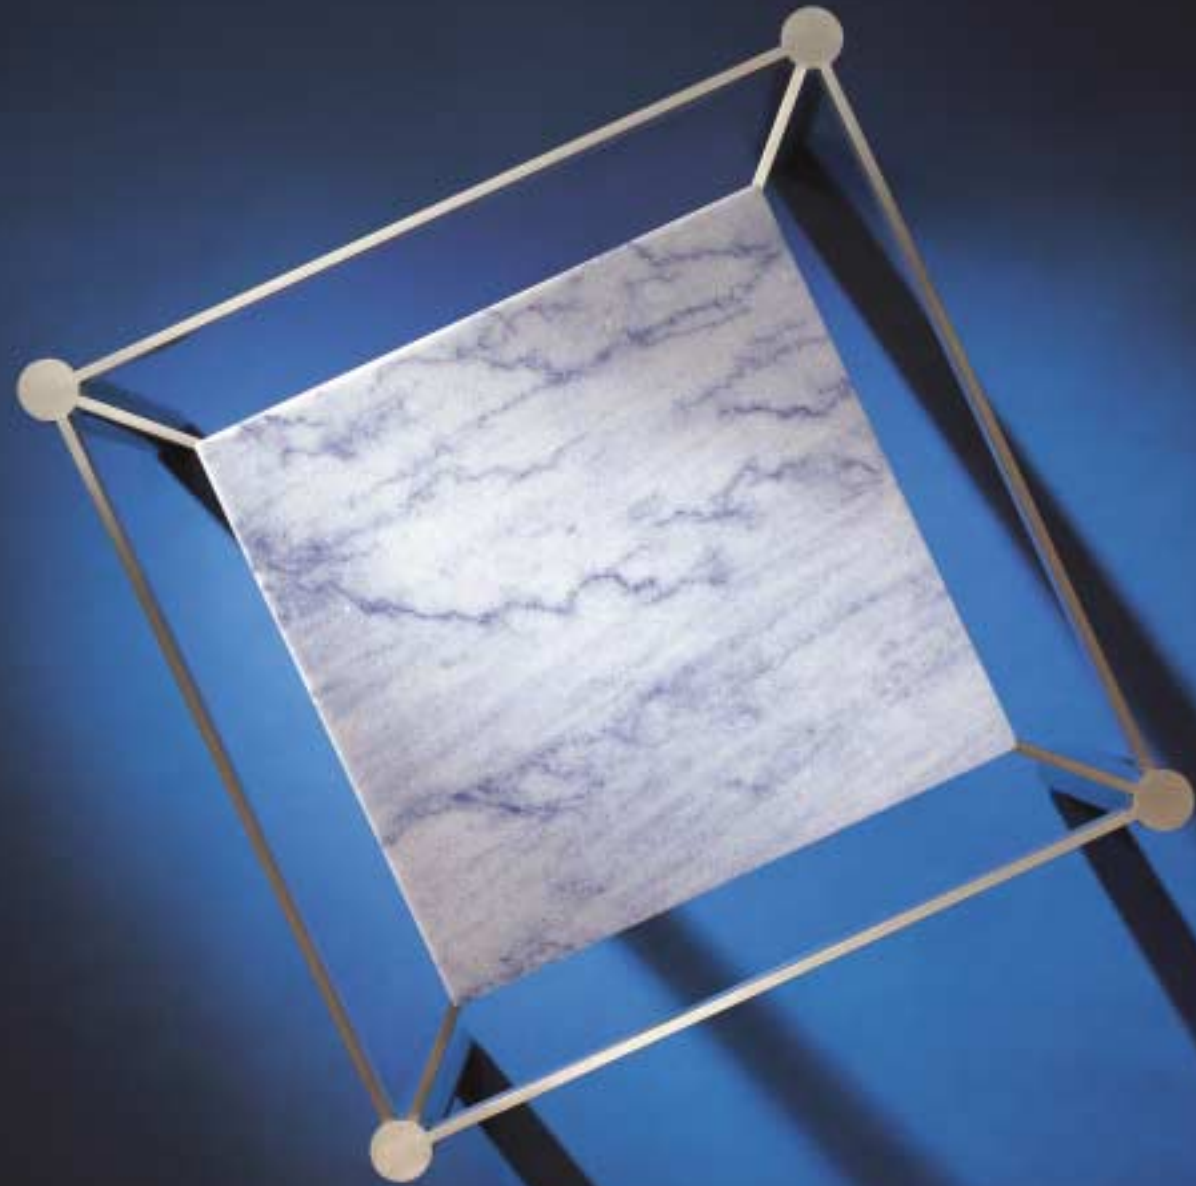

CALYPSO

the calypso kollection

stone

wood

glass

steel

It's about perfection.

24 2/3 x 19" Tall

Perfection in workmanship...

materials...

concept.

It's about simplicity.

Square End Tables

Simplicity of style...

detail...

shape.

18" x 18" x 19" Tall

It's about elegance.

18" x 18" x 19" Tall

15" x 60" x 29" Tall

g l a s s

clear
etched
patterned
cast

s t o n e

absolute black granite
blue bahia granite