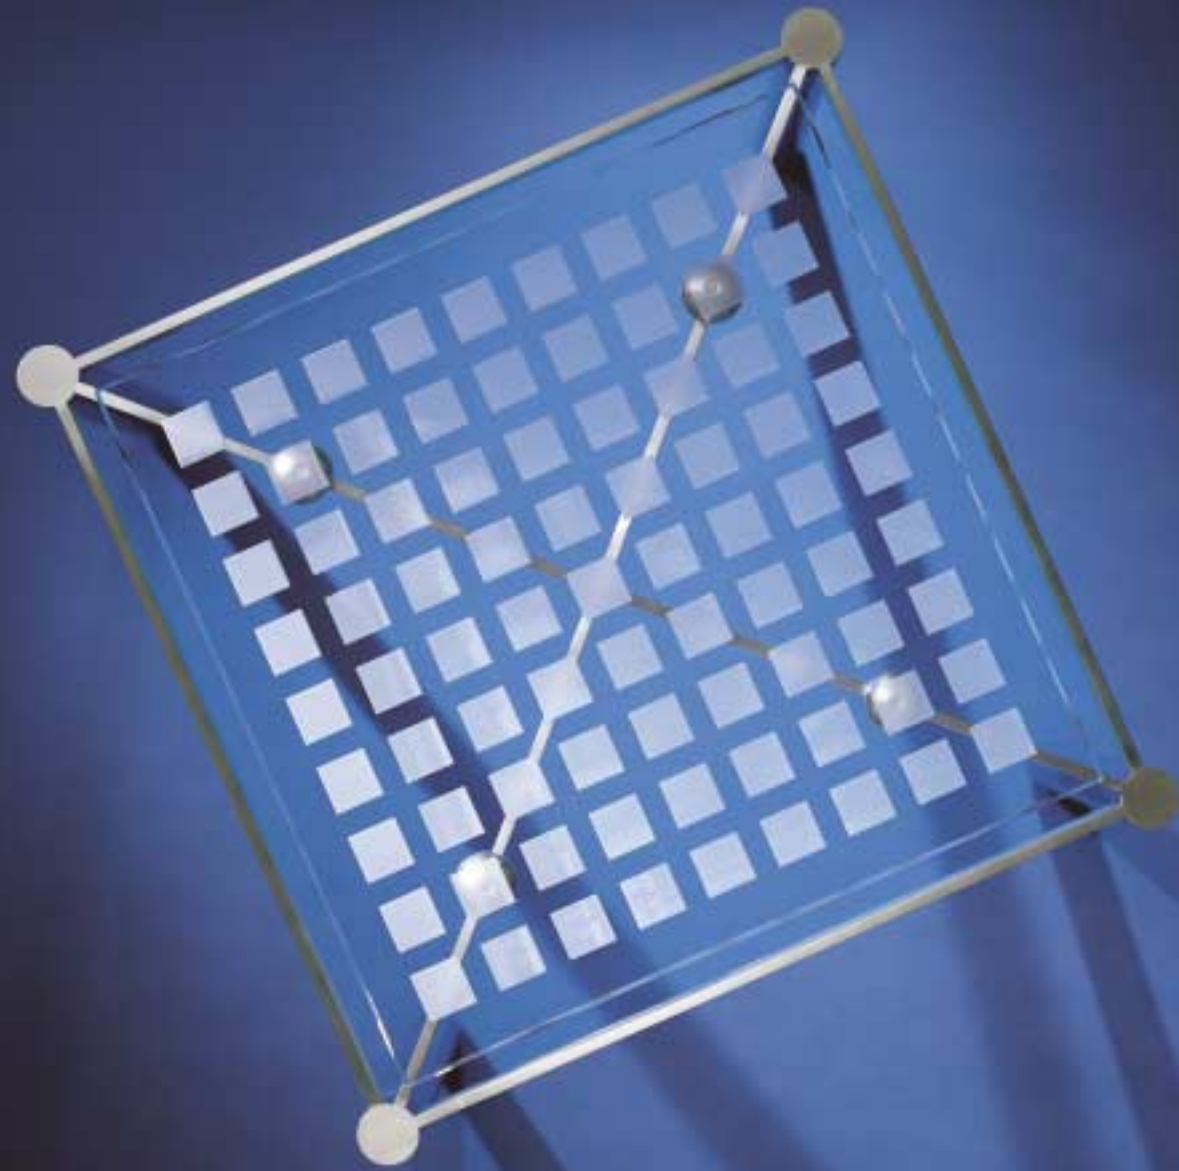

CALYPSO

the calypso kollection

stone

wood

glass

steel

It's about perfection.

24 2/3 x 19" Tall

Perfection in workmanship...

materials...

concept.

It's about simplicity.

Square End Tables

Simplicity of style...

detail...

shape.

18" x 18" x 19" Tall

It's about elegance.

18" x 18" x 19" Tall

15" x 60" x 29" Tall

g l a s s

clear
etched
patterned
cast

s t o n e

absolute black granite
blue bahia granite